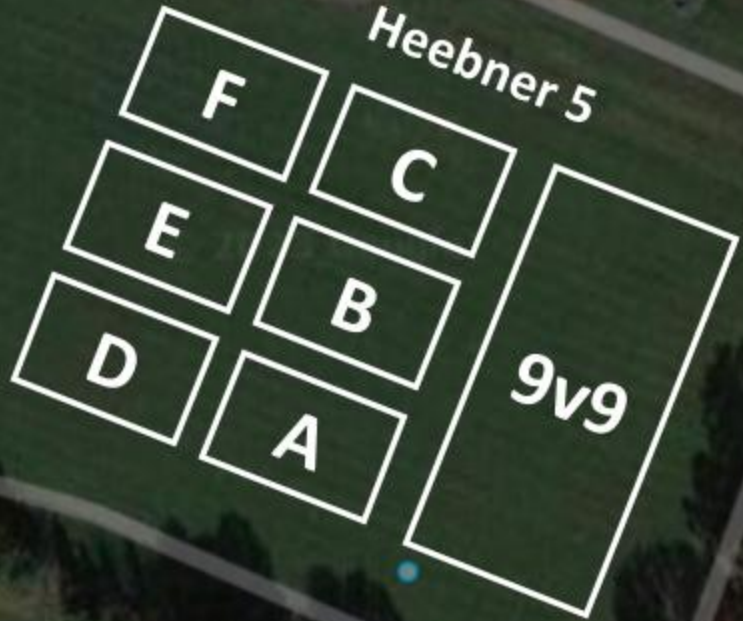

# Heebner Park

Intramural Soccer Fields

*Entrance address:*

**1721 S Valley Forge Rd  
Collegeville, PA 19426**

Please do not  
park in grassy  
areas

Main Parking

Worcester  
Township Office

Valley Forge Rd

H1: (4x) 4v4 Blue  
H1: (1x) 11v11 White

H2A: 9v9 White  
H2B: 9v9 White

H3: 11v11 White  
H3: 7v7 Blue

H4: 9v9 White

# Heebner Park Travel Soccer Fields

Entrance Address:  
3115 Heebner Rd  
Collegeville, PA 19426